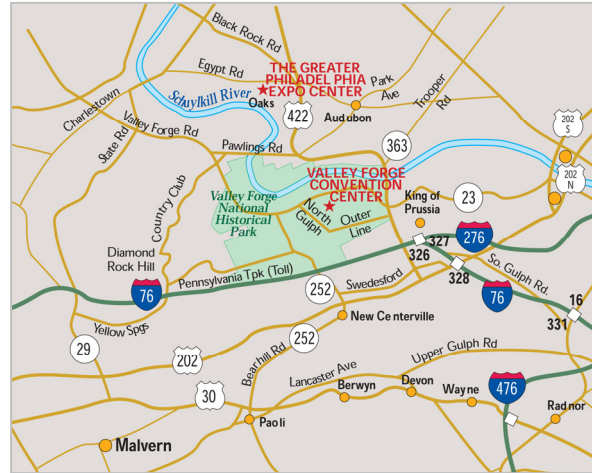

1601 Egypt Road

Phoenixville, PA 19460

(Upper Providence Township)

From Rt. 76 (Schuylkill Expressway)

- Follow Rt. 76 west to King of Prussia
- Exit to Rt. 202 South, West Chester
- Stay in right lane for Rt. 422 West, Pottstown
- Exit Rt. 422 at Oaks, left onto Egypt Road
- Left at Station Ave., 3rd light
- Follow signs for the Expo Center

From PA Turnpike

- Exit at Valley Forge and stay to the right
- Exit Rt. 202 South, West Chester
- Stay in right lane for Rt. 422 West, Pottstown
- Exit Rt. 422 at Oaks, left onto Egypt Road
- Left at Station Ave., 3rd light
- Follow signs for the Expo center

From Rt. 422 West

- Rt. 422 to the Oaks exit, left onto Egypt Road
- Left at Station Ave., 3rd light
- Follow signs for the Expo center

From Rt. 422 East

- Rt. 422 to the Oaks exit, left onto Egypt Road
- Left at Station Ave., 2nd light
- Follow signs for the Expo center

[Click Here for
directions from
your house!](#)