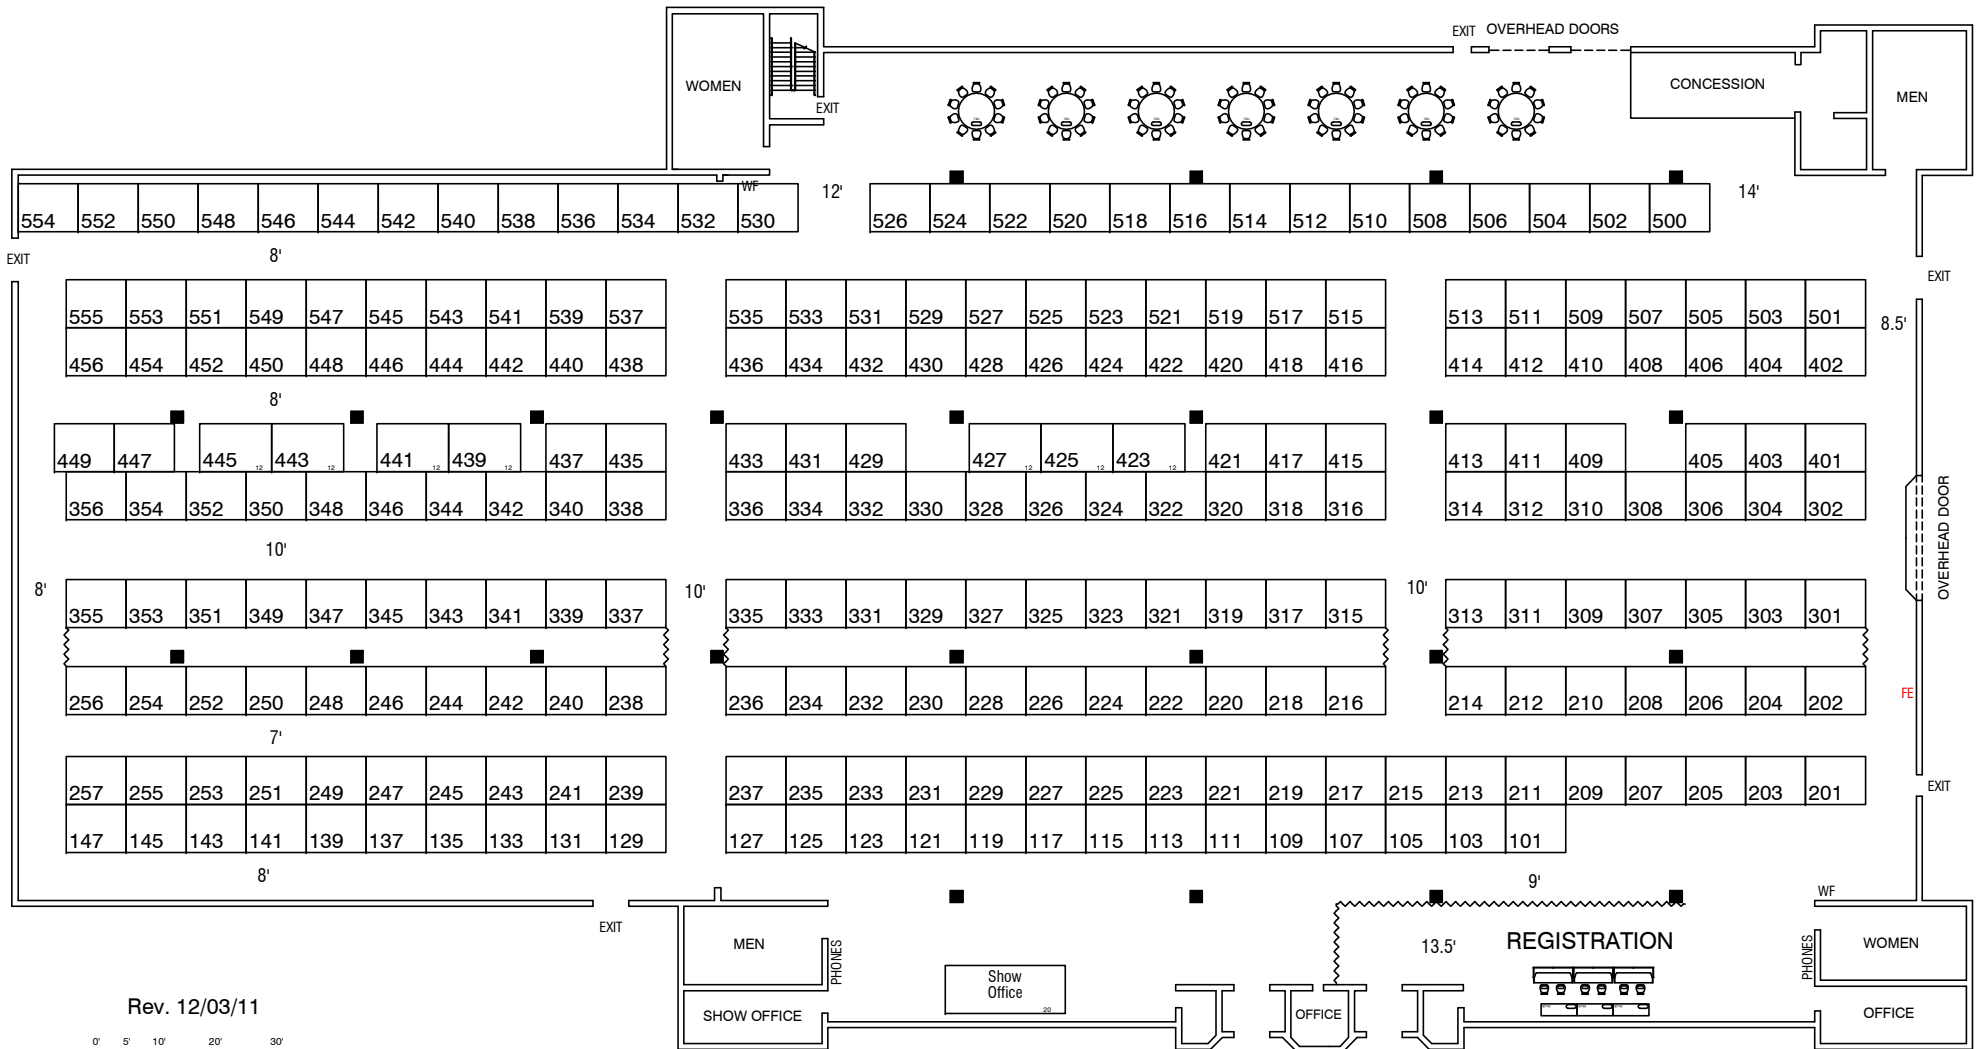

Trade Center Royal Plaza Hotel & Trade Center Marlborough, Massachusetts

Rev. 12/03/11

Block.....Count

8x10.....236

8x12.....7

■ - 2'x2' column
Aisle widths as noted
Ceiling height 21'

ENTRANCE